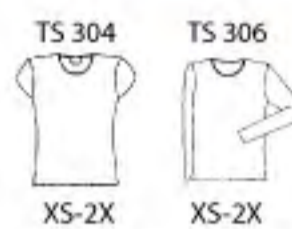

Color: White

Twill Female Short Lab Coat  
Style No. 2500

Color: Nvy  
WHT

V Neck with Snap Front  
Style No. T3003

Color: LPK  
WHT

Peach Neck  
Style No. T3001

Color: CBL  
GER  
LPK  
LVR  
BGY  
Nvy  
WHT

**New**

Keyhole neck, Button Front, 2 patch pockets, drawstring back waist, self cuffs  
Style No. 2600  
65% Poly 35% Cotton

Color: BGY  
Nvy  
WHT

Collar Top  
Style No. T3002

**New**

TS 304 XS-2X  
TS 306 XS-2X