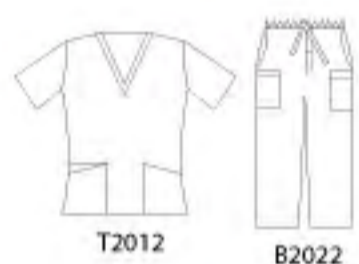

Unisex V Neck  
Two Pocket Elastic With Cord.  
Style No. 1001Set

**New**

Color: BLK  
CBL  
GER  
LPK  
LVR  
PTO  
Nvy  
WHT

Slit Flare Pants  
Two Slash Pocket  
one Back Pocket

Unisex V Neck with Six Pockets Pant  
Style No. 2002 Set