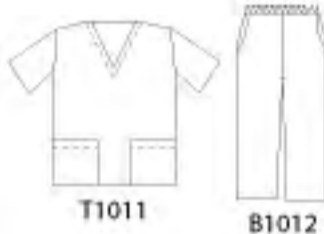

Color: BGY / BLK(NEW) / BLY
CAR (NEW) / CBL
GER / HGN
KAK
LPK
LVR
Nvy
PTO
RBL
SKY
TGN
WHT
RED (NEW)
BRN (NEW)

Unisex V Neck
Two Pocket Elastic With Cord.
Style No. 1001Set