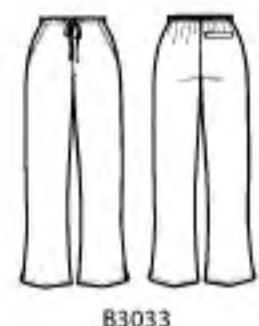

**New**

Keyhole neck, Button Front, 2 patch pockets, drawstring back waist, self cuffs  
Style No. 2600  
65% Poly 35% Cotton

Color: BGY  
Nvy  
WHT

Collar Top  
Style No. T3002

**New**

TS 304 XS-2X  
TS 306 XS-2X

Color: BLK  
CBL  
GER  
LPK  
LVR  
RED  
WHT

TS 304-Cap sleeve  
★ TS 306-Long sleeve

\*Available with Rhinestone neck

Color: BGY / BLK(NEW) / BLY  
CAR (NEW) / CBL  
GER / HGN  
KAK  
LPK  
LVR  
Nvy  
PTO  
RBL  
SKY  
TGN  
WHT  
RED (NEW)  
BRN (NEW)

Unisex V Neck  
Two Pocket Elastic With Cord.  
Style No. 1001Set

**New**

Color: BLK  
CBL  
GER  
LPK  
LVR  
PTO  
Nvy  
WHT

Slit Flare Pants  
Two Slash Pocket  
one Back Pocket

Unisex V Neck with Six Pockets Pant  
Style No. 2002 Set