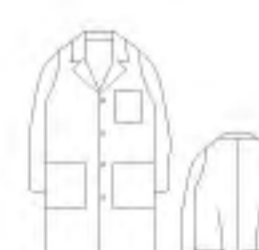

Color: White

Color: Nvy
WHT

V Neck with Snap Front
Style No. T3003

Color: LPK
WHT

Color: CBL
GER
LPK
LVR
BGY
Nvy
WHT

New

Color: BGY
Nvy
WHT

Collar Top
Style No. T3002

New

TS 304 XS-2X
TS 306 XS-2X

Color: BLK
CBL
GER
LPK
LVR
RED
WHT

TS 304-Cap sleeve
★ TS 306-Long sleeve

*Available with Rhinestone neck

Color: BGY / BLK(NEW) / BLY
CAR (NEW) / CBL
GER / HGN
KAK
LPK
LVR
Nvy
PTO
RBL
SKY
TGN
WHT
RED (NEW)
BRN (NEW)

New

Color: BLK
CBL
GER
LPK
LVR
PTO
Nvy
WHT

Slit Flare Pants
Two Slash Pocket
one Back Pocket

Color: BGY / BLY
CBL
GER / HGN
KAK
LPK
LVR
PTO
Nvy
RBL
SKY
TGN
WHT

Color: RBL
CBL
Nvy
WHT

Unisex Long Sleeve Jacket
Style No. 2400

Color: BGY
BLY
CBL
HUN
KAK
Nvy
RBL
TGN
WHT
BLK (NEW)
CAR (NEW)

Color Index

BGY	Burgundy	HGN	Hunter Green	PTO	Pistachio
BLK	Black	KAK	Khaki	RBL	Royal Blue
BLY	Blue Gray	LPK	LT Pink	SKY	Sky Blue
CAR	Caribbean Blue	LVR	Lavender	TGN	Teal Green
CBL	Blue	Nvy	Navy	WHT	White
GER	Geranium	BRN	Brown	RED	Red

Color: BLK
BGY
BLY
CAR
CBL
HGN
KAK
RBL
TGN
WHT
Nvy

Color: White

Color: BGY
BLY
CBL
GER
HGN
KAK
LPK
Nvy
PTO
BLK (NEW)

Color: White

Color: BGY
BLK
BLY
CAR
CBL
GER
HGN
KAK
LPK
LVR
Nvy

Color: White

Twill Female Lab Coat
Style No. 360